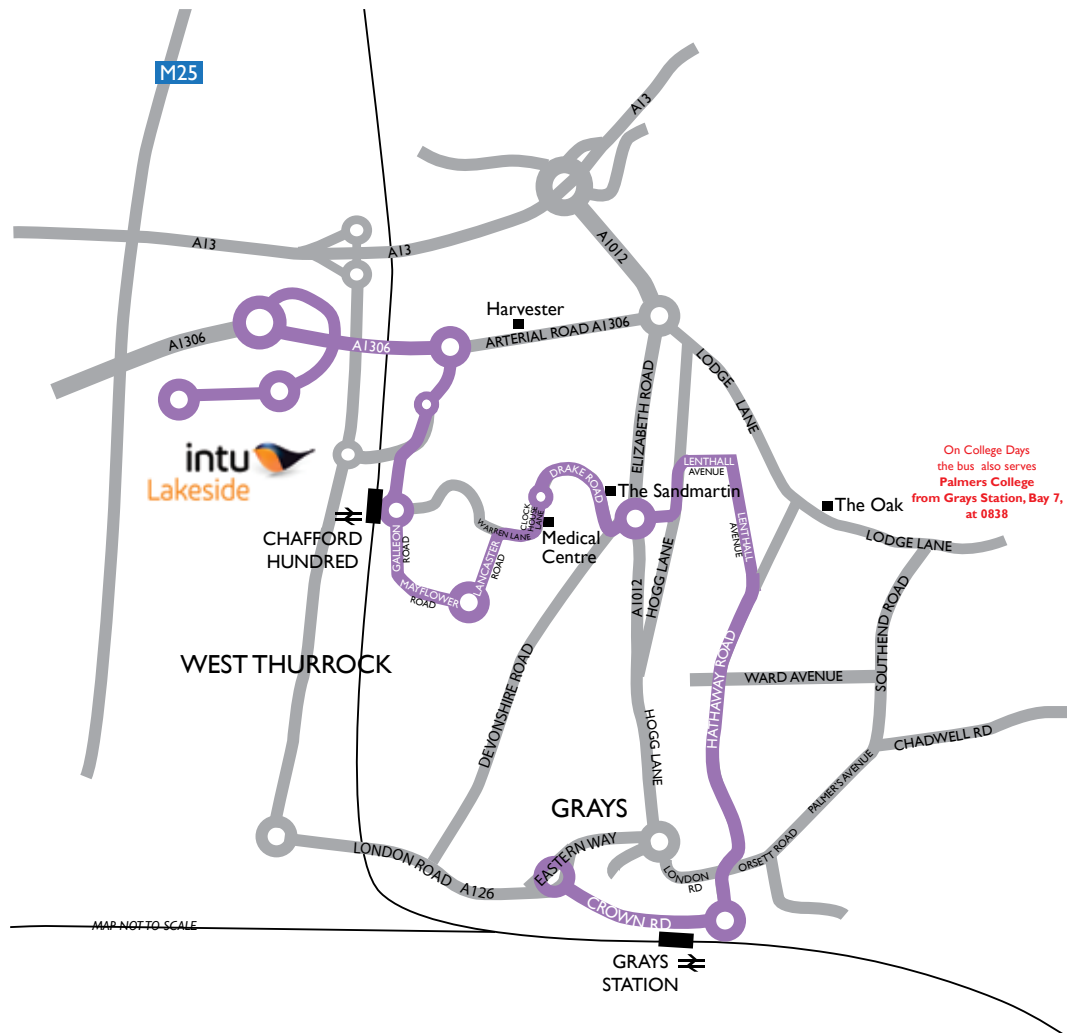

33 RouteMap

From 27th April 2013

33 Times & Information

Lakeside - Chafford Hundred - Grays

On College Days
the bus also serves
Palmer's College
from Grays Station, Bay 7,
at 0838

**Better connections with trains
at Chafford Hundred ➡**

Saturday														
Lakeside Bus Station, Bay P	0728	0828	0928	1028	1128	1228	1328	1428	1528	1628	1728	1828		
Burghley Road, Sainsbury's	0731	0831	0931	1031	1131	1231	1331	1431	1531	1631	1731	1831		
Chafford Hundred Station ⇌	0733	0833	0933	1033	1133	1233	1333	1433	1533	1633	1733	1833		
Drake Road, Medical Centre	0741	0841	0941	1041	1141	1241	1341	1441	1541	1641	1741	1841		
Drake Road, The Sandmartin	0746	0846	0946	1046	1146	1246	1346	1446	1546	1646	1746	1846		
Hathaway Road, Shops	0751	0851	0951	1051	1151	1251	1351	1451	1551	1651	1751	1851		
Grays Bus Station ⇌	0754	0854	0954	1054	1154	1254	1354	1454	1554	1654	1754	1854		